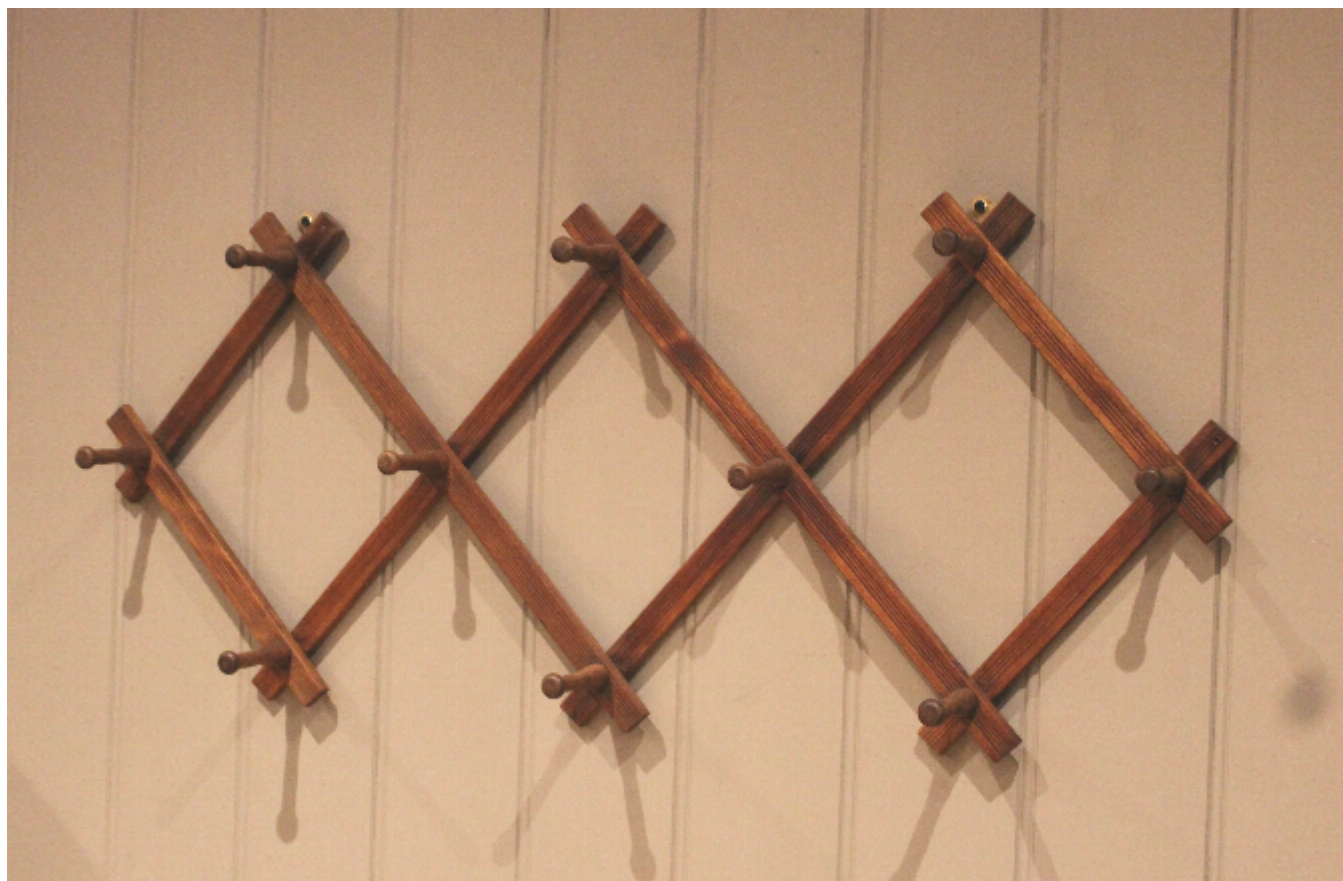

French Beech Folding Wall Shelves

Sold

REF: 377643

Height: 33 cm (13")

Width: 120 cm (47.2")

Depth: 10 cm (3.9")

## Description

French extending beech coat & hat rack having ten peg hooks. ( can be hung at a width suit of up to 120 cm and 33 cm high )