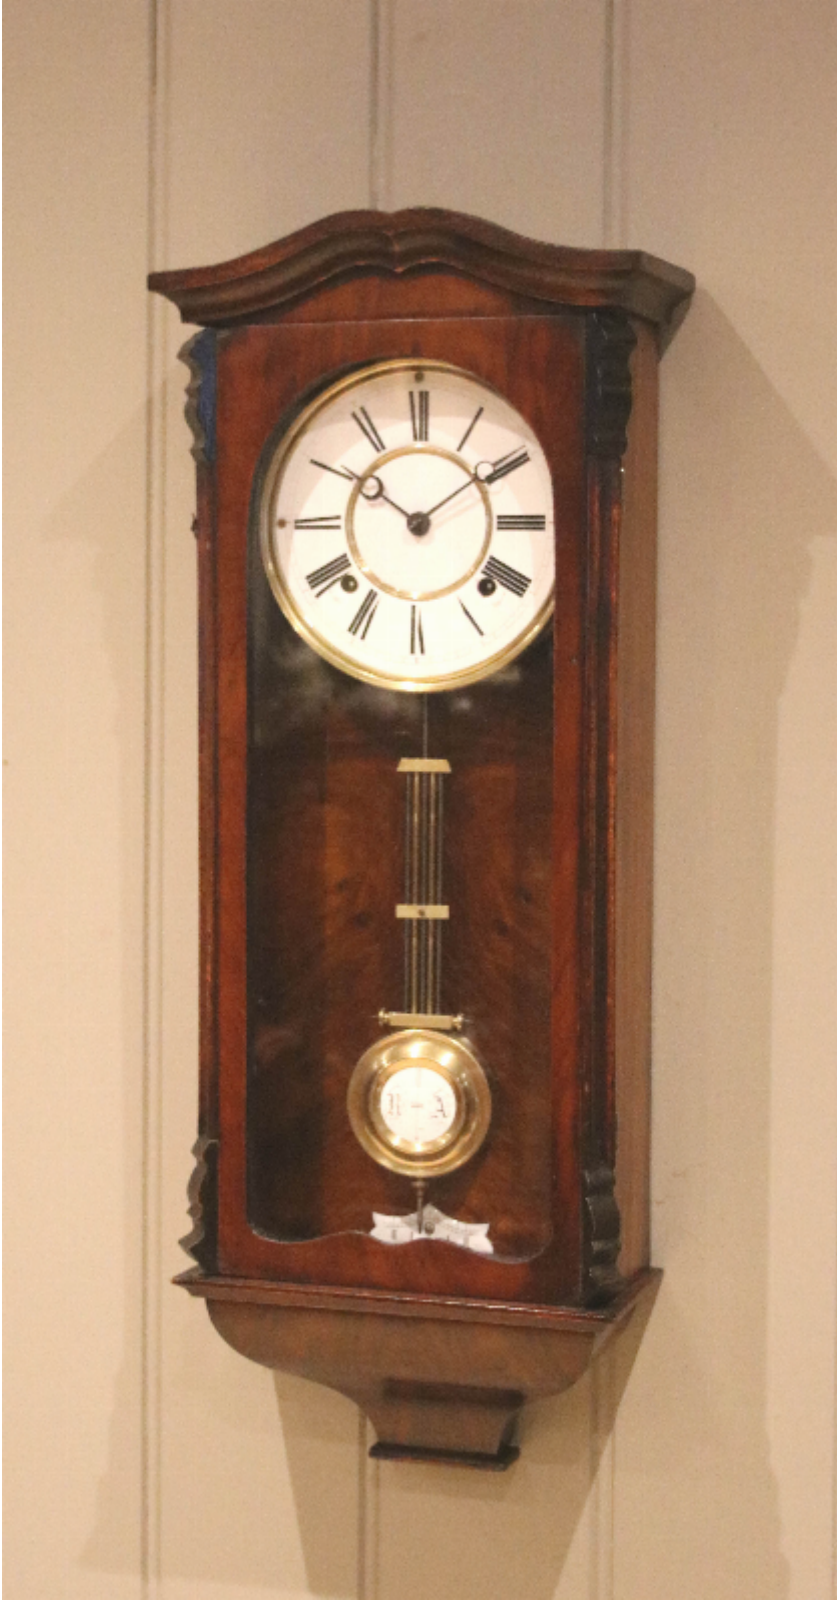

Slender Regulator Style Wall Clock

Sold

REF: 377491

Height: 68 cm (26.8")

Width: 25 cm (9.8")

Depth: 12 cm (4.7")

Description

A late 19th Century wall clock. It has a plain, slender walnut case, with a scroll top, glazed door and a shaped base. It has a two-piece white enamel dial, a gridiron style pendulum with an enamel beat plaque. The 8 day movement strikes the hours and halves on a gong. If you would like a video clip of this clock ticking and striking please email us.