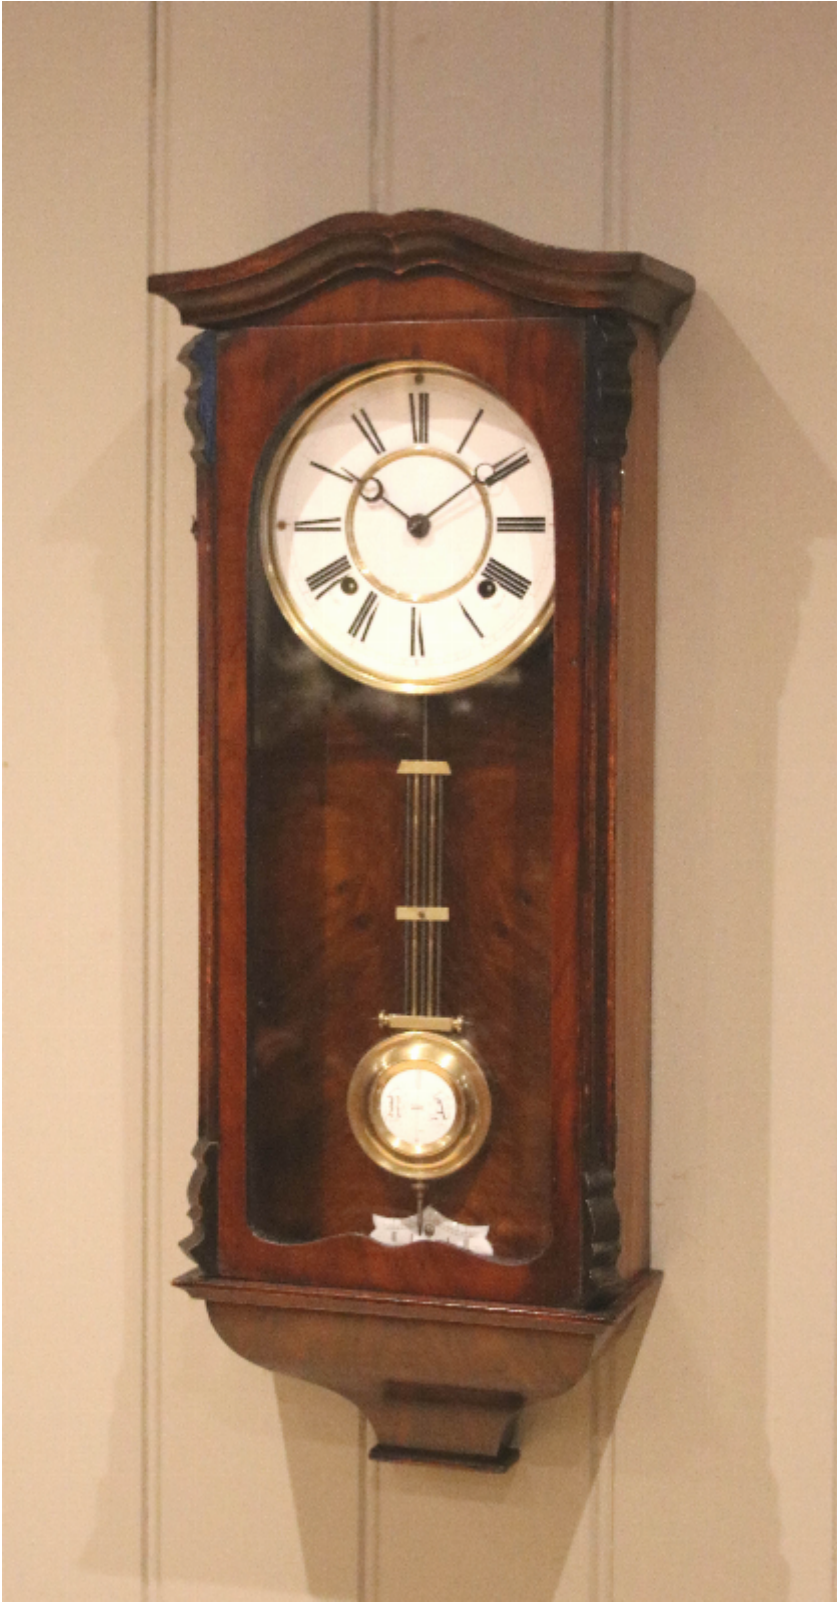

Slender Regulator Style Wall Clock

Sold

REF: 377491

Height: 68 cm (26.8")

Width: 25 cm (9.8")

Depth: 12 cm (4.7")

## Description

A late 19th Century wall clock. It has a plain, slender walnut case, with a scroll top, glazed door and a shaped base. It has a two-piece white enamel dial, a gridiron style pendulum with an enamel beat plaque. The 8 day movement strikes the hours and halves on a gong. If you would like a video clip of this clock ticking and striking please email us.